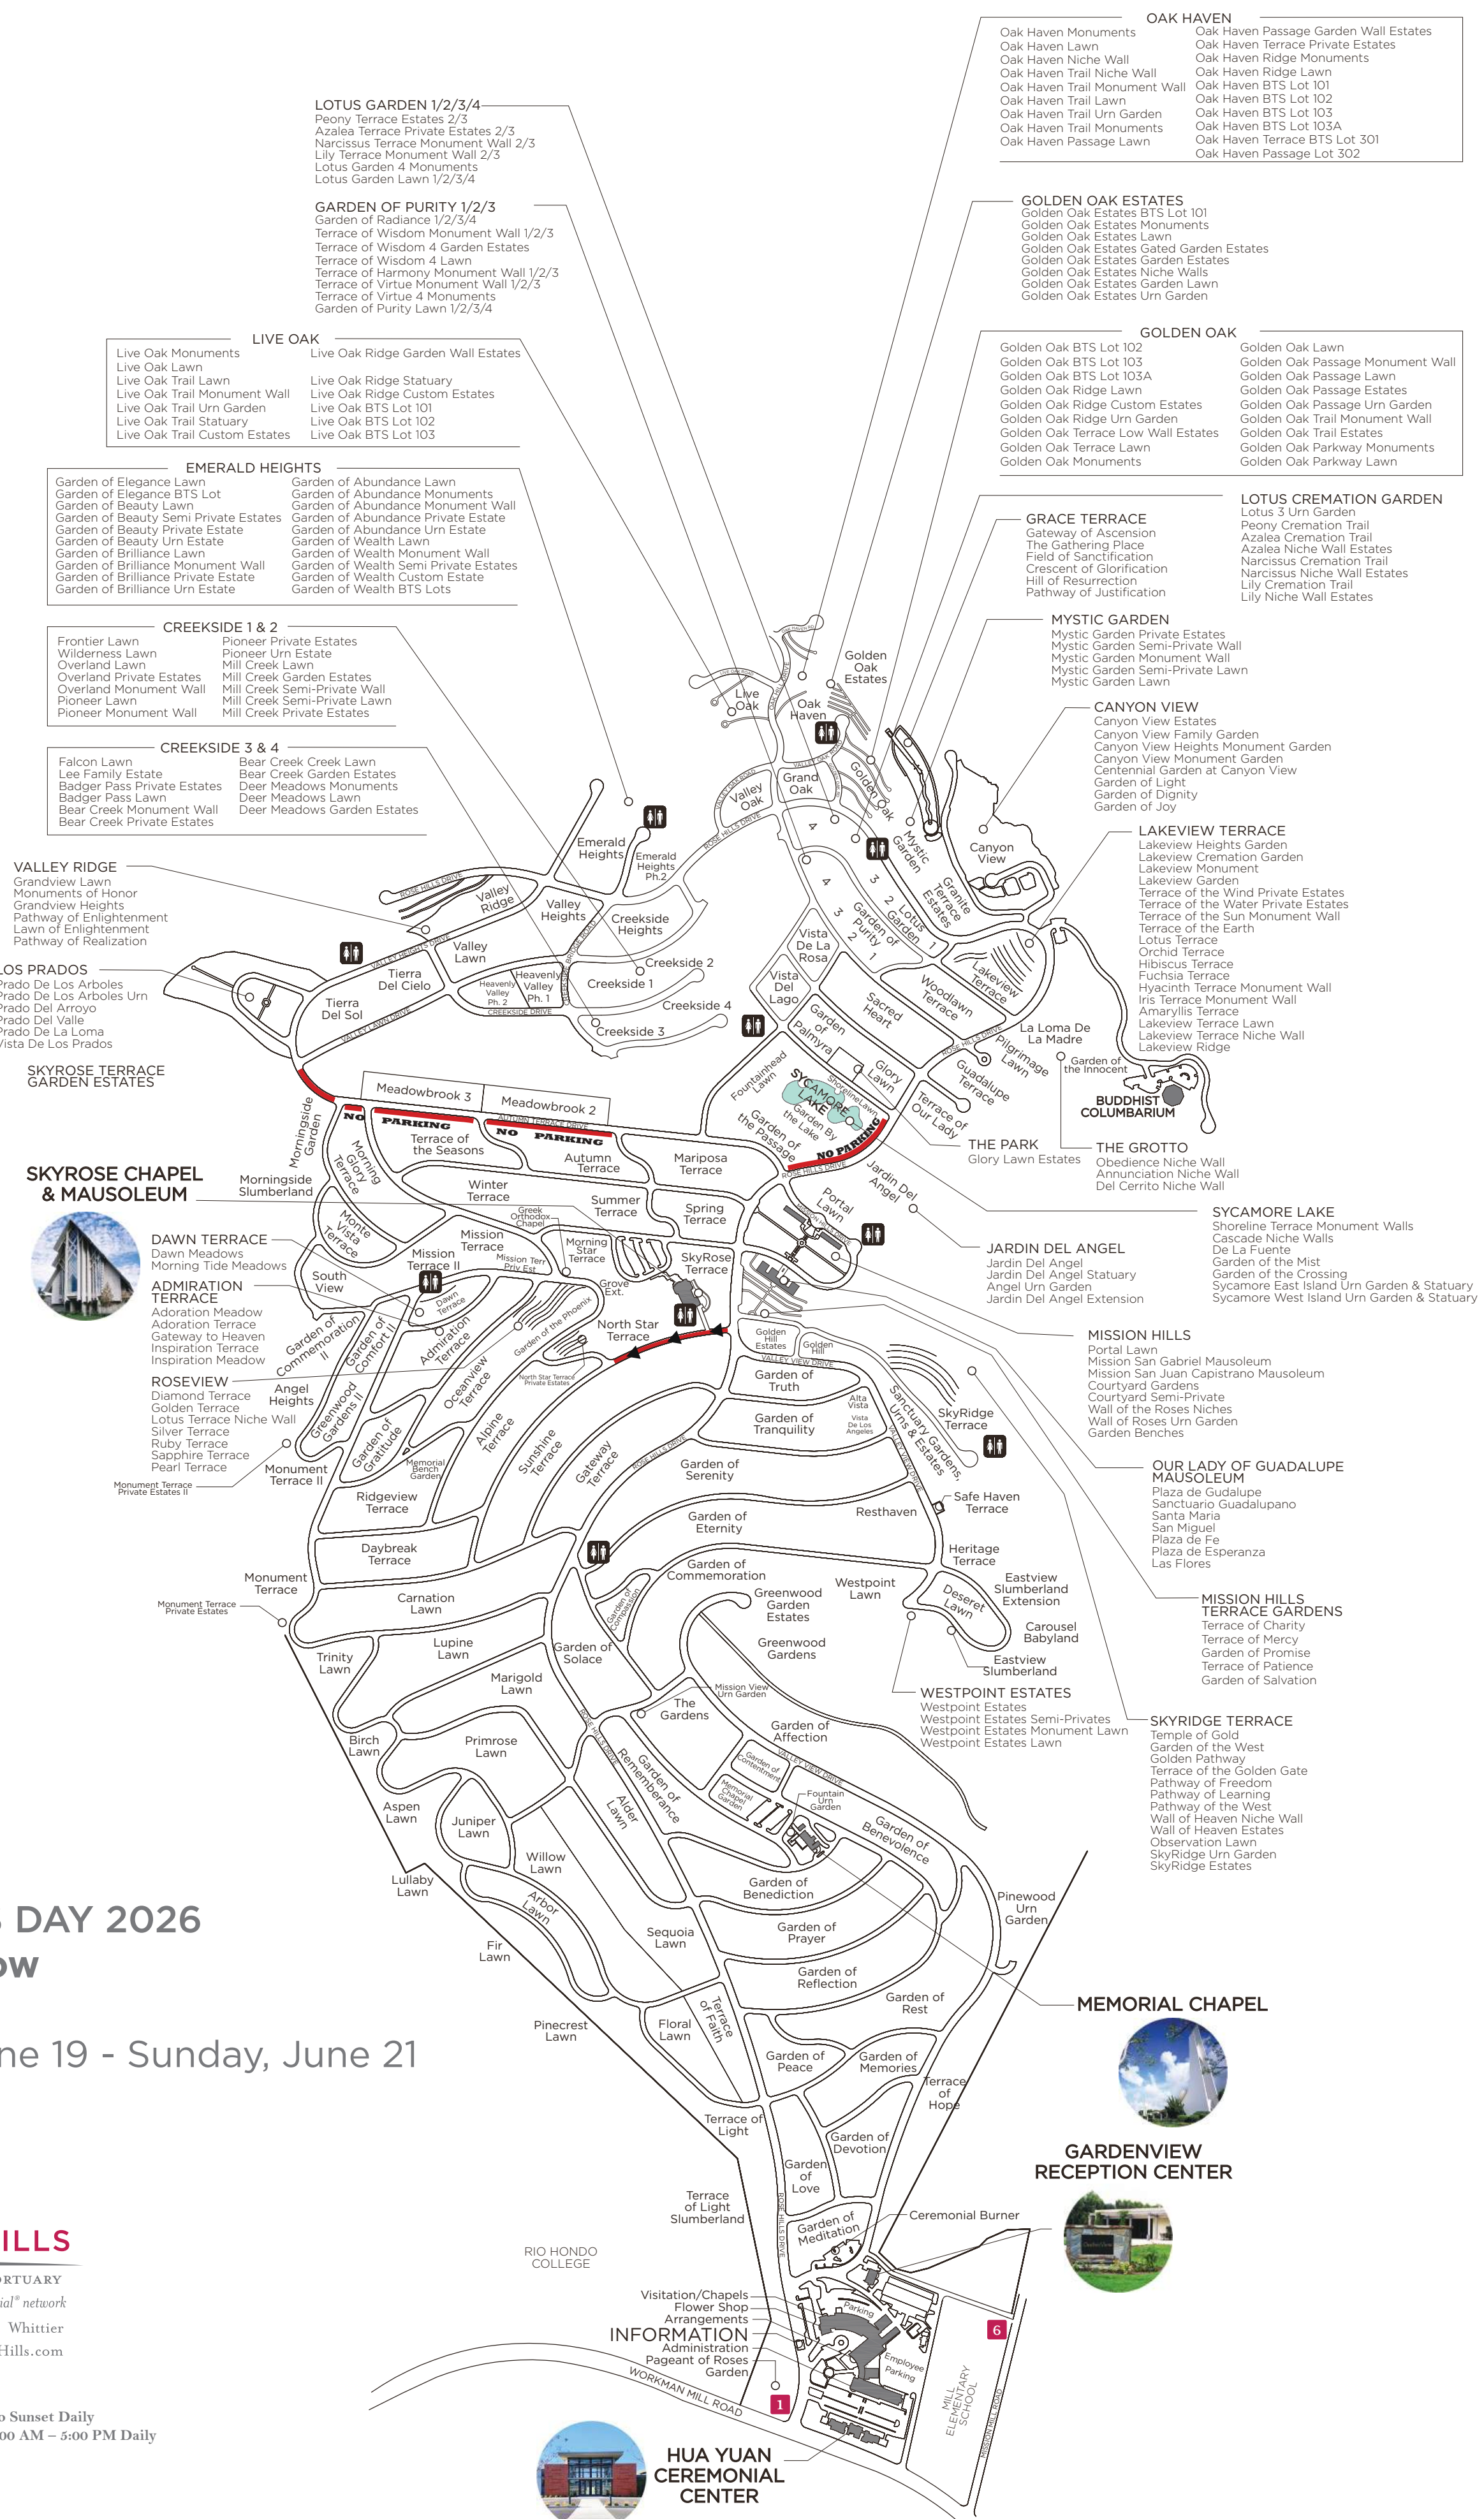

FATHER'S DAY 2026

Traffic Flow

Effective
Friday, June 19 - Sunday, June 21

MEMORIAL PARK & MORTUARY
A member of the Dignity Memorial® network
3888 Workman Mill Rd., Whittier
562-699-0921 | RoseHills.com

Hours of Operation
Cemetery hours: Sunrise to Sunset Daily
General business hours: 8:00 AM - 5:00 PM Daily

1. **LOTUS GARDEN 1/2/3/4**
   Peony Terrace Estates 2/3
   Azalea Terrace Private Estates 2/3
   Narcissus Terrace Monument Wall 2/3
   Lily Terrace Monument Wall 2/3
   Lotus Garden 4 Monuments
   Lotus Garden Lawn 1/2/3/4

1. **GARDEN OF PURITY 1/2/3**
   Garden of Radiance 1/2/3/4
   Terrace of Wisdom Monument Wall 1/2/3
   Terrace of Wisdom 4 Garden Estates
   Terrace of Wisdom 4 Lawn
   Terrace of Harmony Monument Wall 1/2/3
   Terrace of Virtue Monument Wall 1/2/3
   Terrace of Virtue 4 Monuments
   Garden of Purity Lawn 1/2/3/4

1. **LIVE OAK**
   Live Oak Monuments
   Live Oak Lawn
   Live Oak Trail Lawn
   Live Oak Trail Monument Wall
   Live Oak Trail Urn Garden
   Live Oak Trail Statuary
   Live Oak Trail Custom Estates
   Live Oak Ridge Garden Wall Estates
   Live Oak Ridge Statuary
   Live Oak Ridge Custom Estates
   Live Oak BTS Lot 101
   Live Oak BTS Lot 102
   Live Oak BTS Lot 103

1. **EMERALD HEIGHTS**
   Garden of Elegance Lawn
   Garden of Elegance BTS Lot
   Garden of Beauty Lawn
   Garden of Beauty Semi Private Estates
   Garden of Beauty Private Estate
   Garden of Beauty Urn Estate
   Garden of Brilliance Lawn
   Garden of Brilliance Monument Wall
   Garden of Brilliance Private Estate
   Garden of Brilliance Urn Estate
   Garden of Abundance Lawn
   Garden of Abundance Monuments
   Garden of Abundance Monument Wall
   Garden of Abundance Private Estate
   Garden of Abundance Urn Estate
   Garden of Wealth Lawn
   Garden of Wealth Monument Wall
   Garden of Wealth Semi Private Estates
   Garden of Wealth Custom Estate
   Garden of Wealth BTS Lots

1. **CREEKSIDE 1 & 2**
   Frontier Lawn
   Wilderness Lawn
   Overland Lawn
   Overland Private Estates
   Overland Monument Wall
   Pioneer Lawn
   Pioneer Monument Wall
   Pioneer Private Estates
   Pioneer Urn Estate
   Mill Creek Lawn
   Mill Creek Garden Estates
   Mill Creek Semi-Private Wall
   Mill Creek Semi-Private Lawn
   Mill Creek Private Estates

1. **CREEKSIDE 3 & 4**
   Falcon Lawn
   Lee Family Estate
   Badger Pass Private Estates
   Badger Pass Lawn
   Bear Creek Monument Wall
   Bear Creek Private Estates
   Bear Creek Creek Lawn
   Bear Creek Garden Estates
   Deer Meadows Monuments
   Deer Meadows Lawn
   Deer Meadows Garden Estates

1. **VALLEY RIDGE**
   Grandview Lawn
   Monuments of Honor
   Grandview Heights
   Pathway of Enlightenment
   Lawn of Enlightenment
   Pathway of Realization

1. **LOS PRADOS**
   Prado De Los Arboles
   Prado De Los Arboles Urn
   Prado Del Arroyo
   Prado Del Valle
   Prado De La Loma
   Vista De Los Prados

1. **SKYROSE TERRACE GARDEN ESTATES**

1. **SKYROSE CHAPEL & MAUSOLEUM**

1. **SKYRIDGE TERRACE**
   Temple of Gold
   Garden of the West
   Golden Pathway
   Terrace of the Golden Gate
   Pathway of Freedom
   Pathway of Learning
   Pathway of the West
   Wall of Heaven Niche Wall
   Wall of Heaven Estates
   Observation Lawn
   SkyRidge Urn Garden
   SkyRidge Estates

1. **OUR LADY OF GUADALUPE MAUSOLEUM**
   Plaza de Guadalupe
   Sanctuario Guadalupano
   Santa Maria
   San Miguel
   Plaza de Fe
   Plaza de Esperanza
   Las Flores

1. **MISSION HILLS TERRACE GARDENS**
   Terrace of Charity
   Terrace of Mercy
   Garden of Promise
   Terrace of Patience
   Garden of Salvation