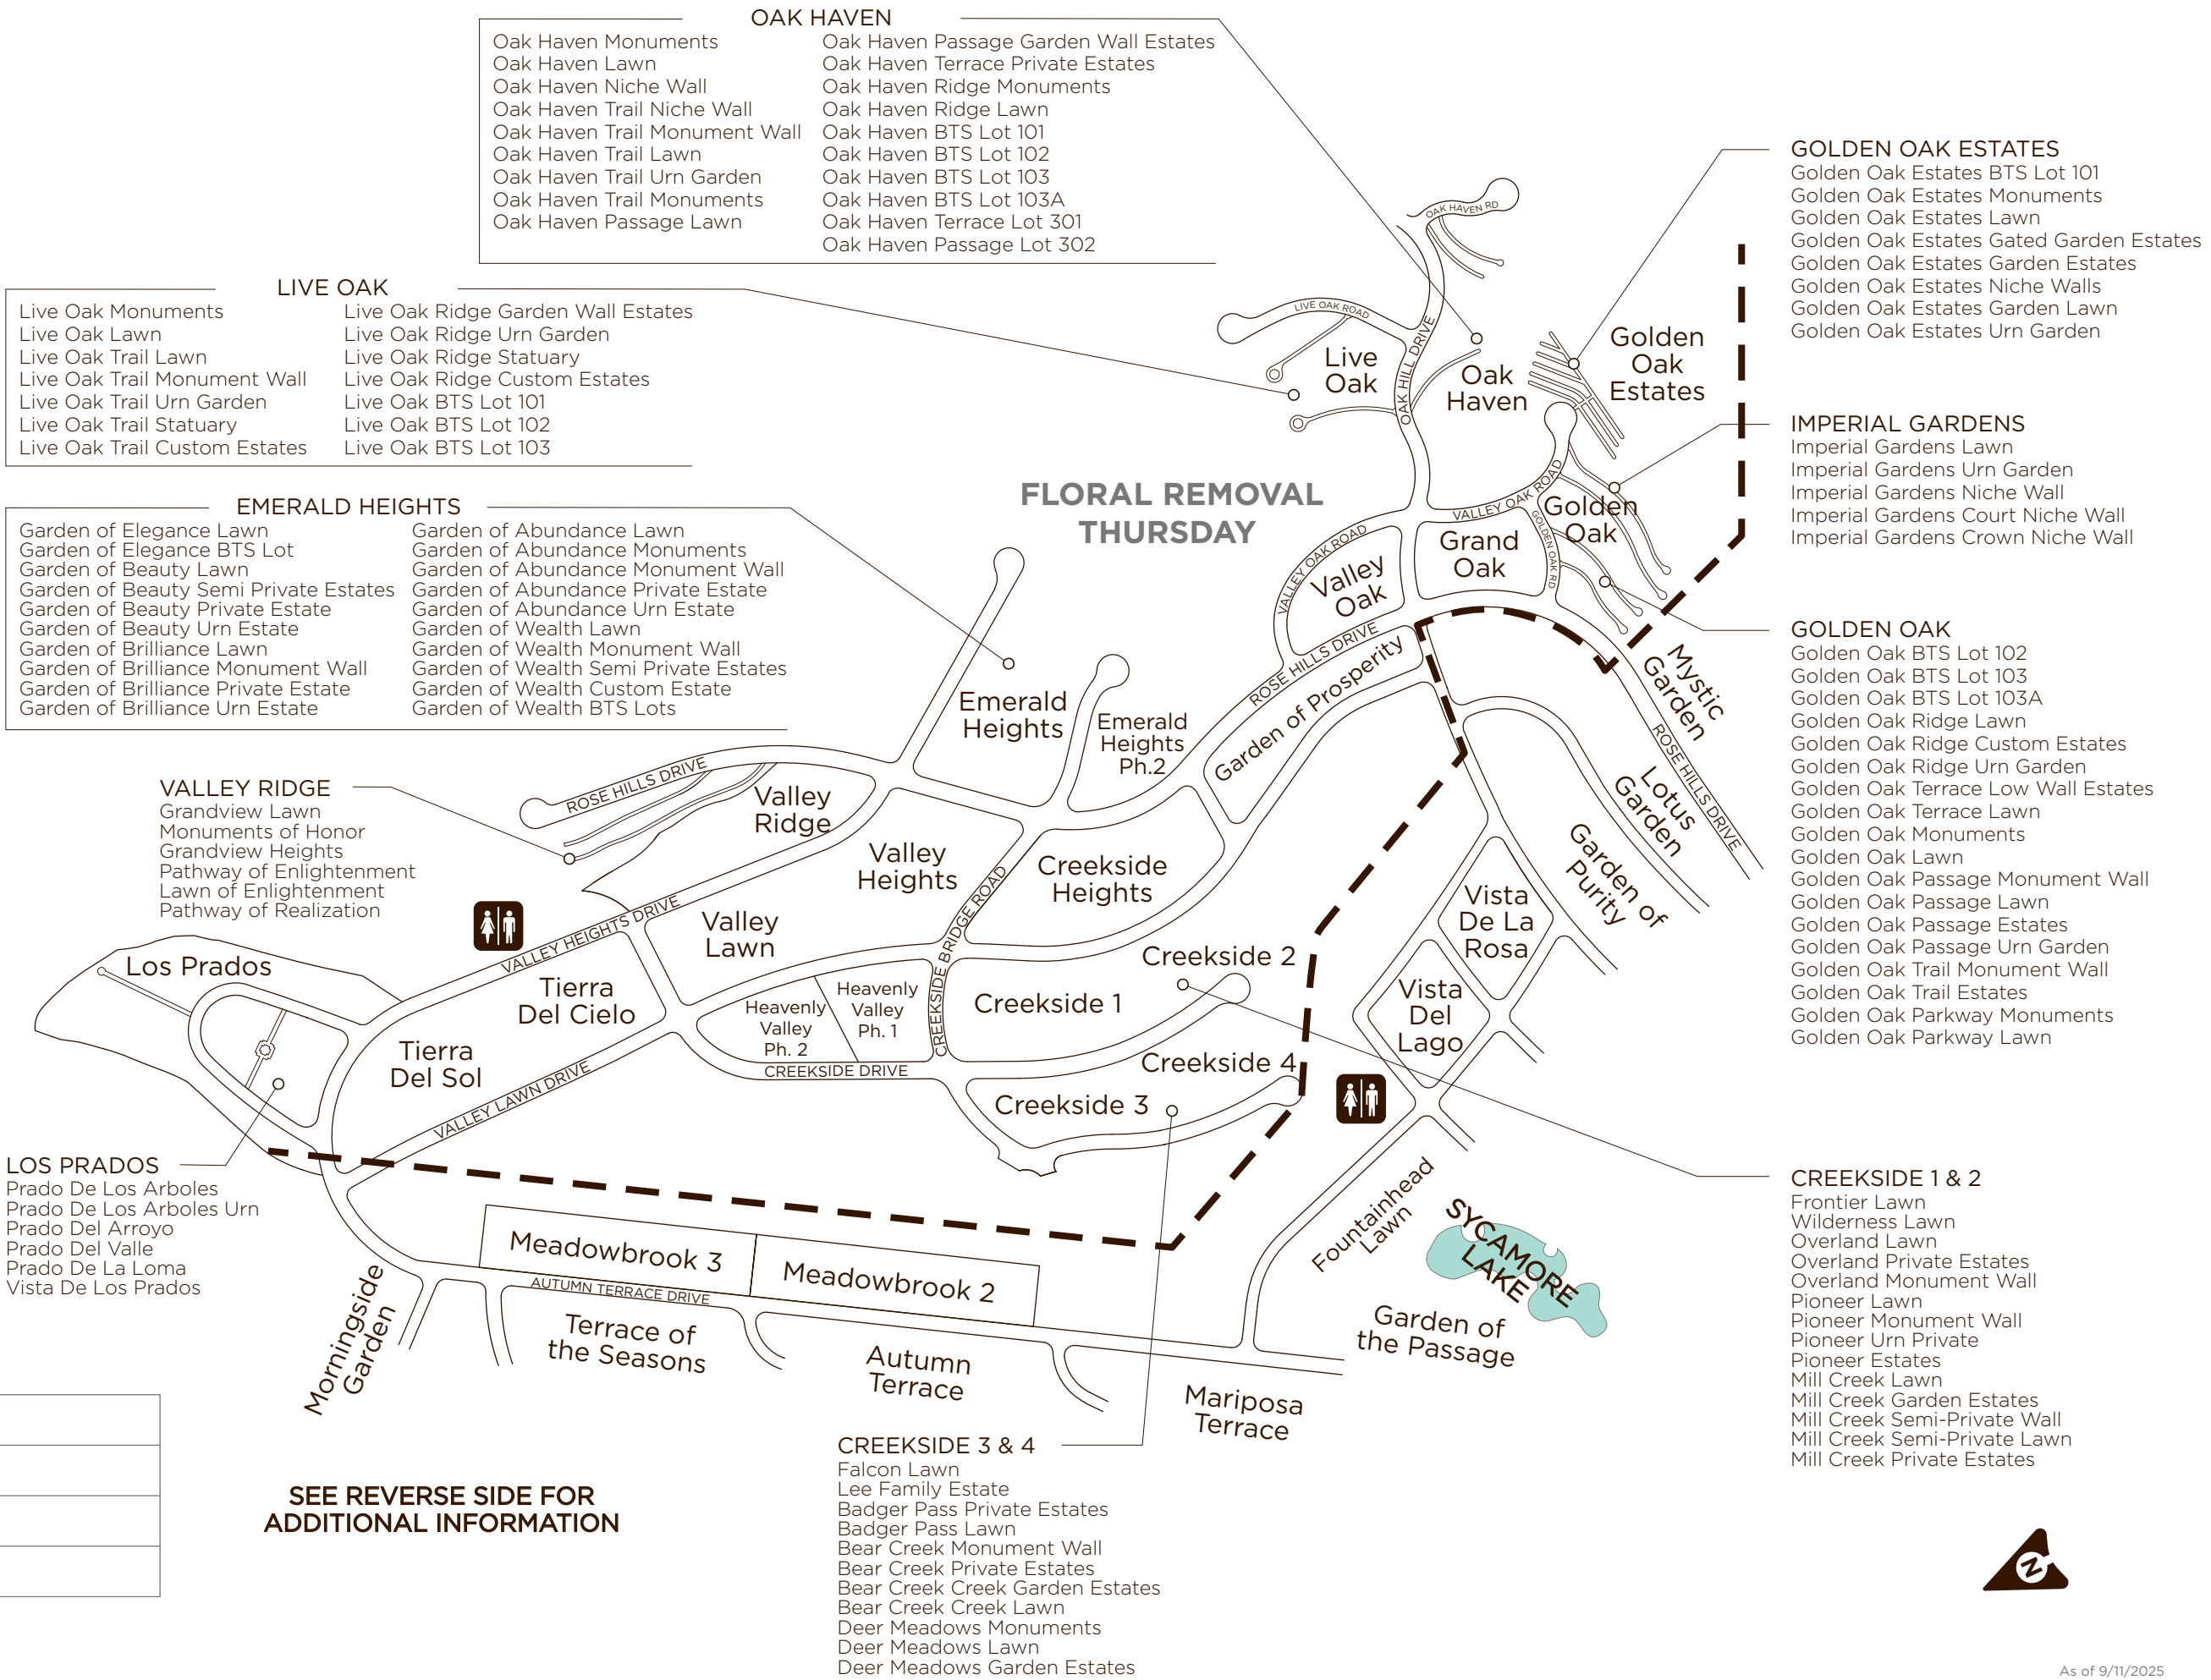

INFORMATION

- Visitation/Chapels
- Flower Shop
- Arrangements
- Administration
- Pageant of Roses Garden

HUA YUAN CENTER

MEMORIAL CHAPEL

GARDENVIEW RECEPTION CENTER

FLORAL REMOVAL THURSDAY

FREQUENTLY ASKED QUESTIONS

- ### OAK HAVEN
- Oak Haven Monuments
 - Oak Haven Lawn
 - Oak Haven Niche Wall
 - Oak Haven Trail Niche Wall
 - Oak Haven Trail Monument Wall
 - Oak Haven Trail Lawn
 - Oak Haven Trail Urn Garden
 - Oak Haven Trail Monuments
 - Oak Haven Passage Lawn
 - Oak Haven Passage Garden Wall Estates
 - Oak Haven Terrace Private Estates
 - Oak Haven Ridge Monuments
 - Oak Haven BTS Lawn
 - Oak Haven BTS Lot 101
 - Oak Haven BTS Lot 102
 - Oak Haven BTS Lot 103
 - Oak Haven BTS Lot 103A
 - Oak Haven Terrace Lot 301
 - Oak Haven Passage Lot 302