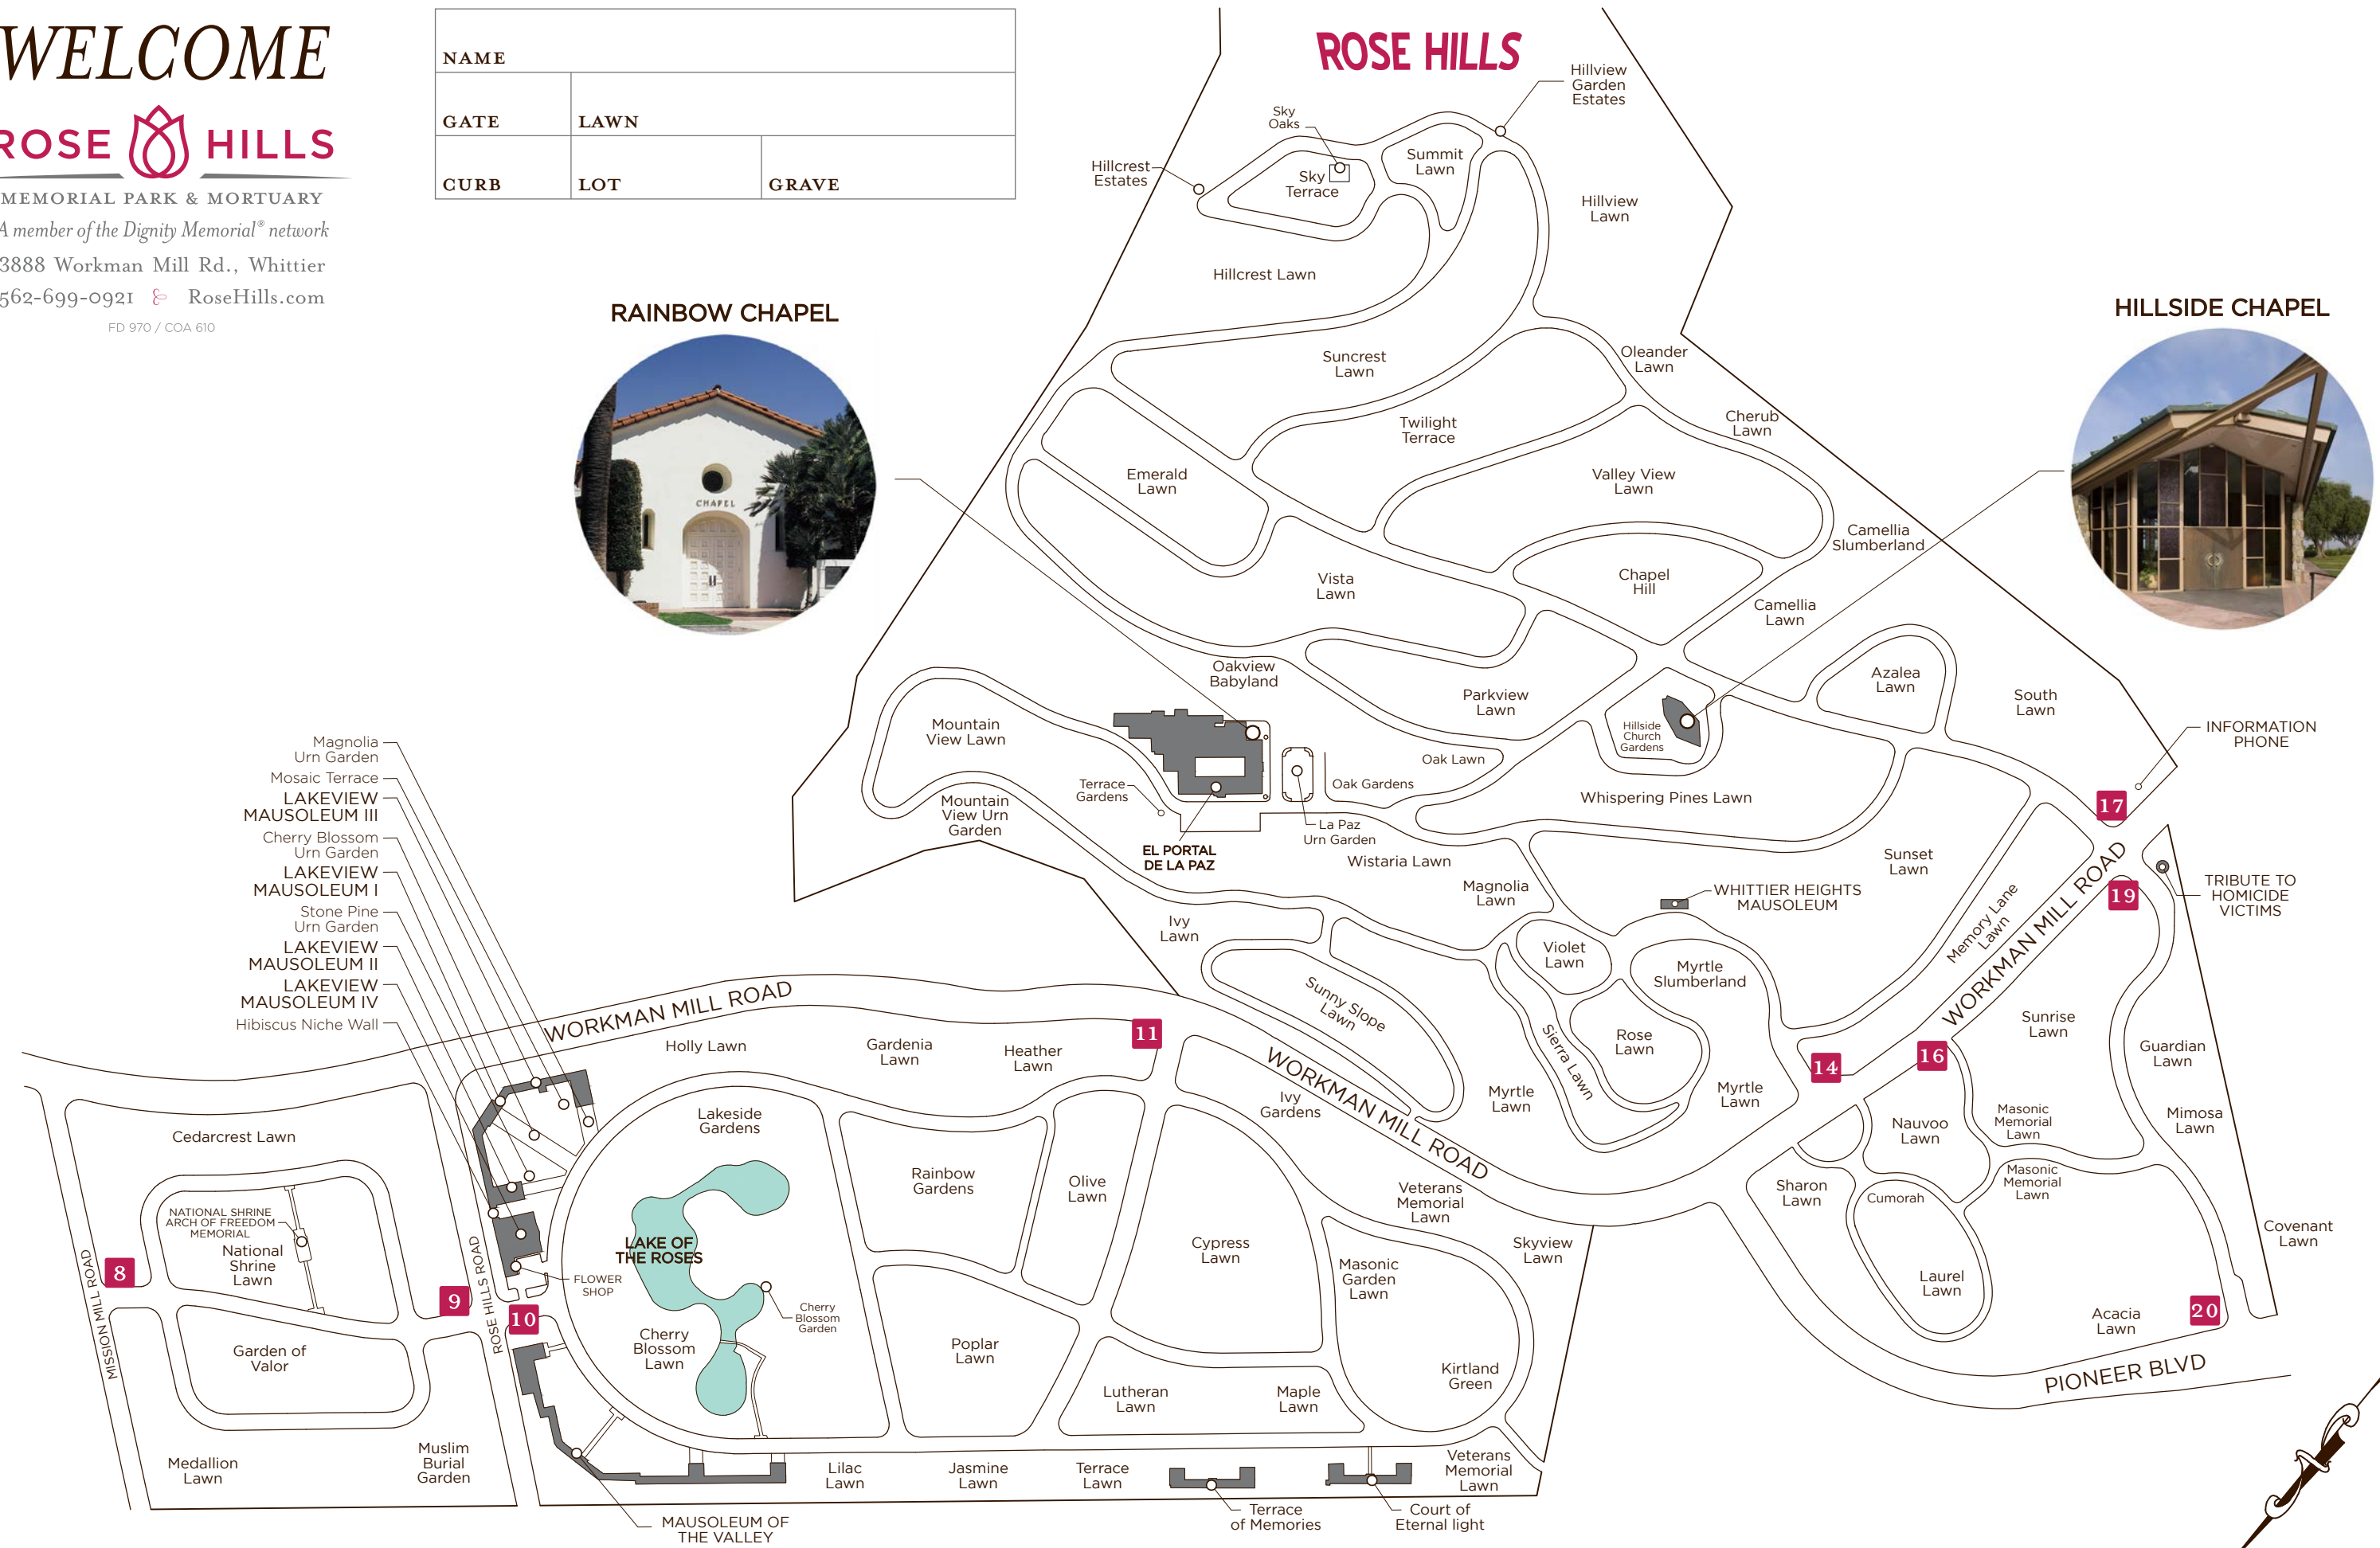

ROSE HILLS

- Magnolia Urn Garden
- Mosaic Terrace
- LAKEVIEW MAUSOLEUM III
- Cherry Blossom Urn Garden
- LAKEVIEW MAUSOLEUM I
- Stone Pine Urn Garden
- LAKEVIEW MAUSOLEUM II
- LAKEVIEW MAUSOLEUM IV
- Hibiscus Niche Wall