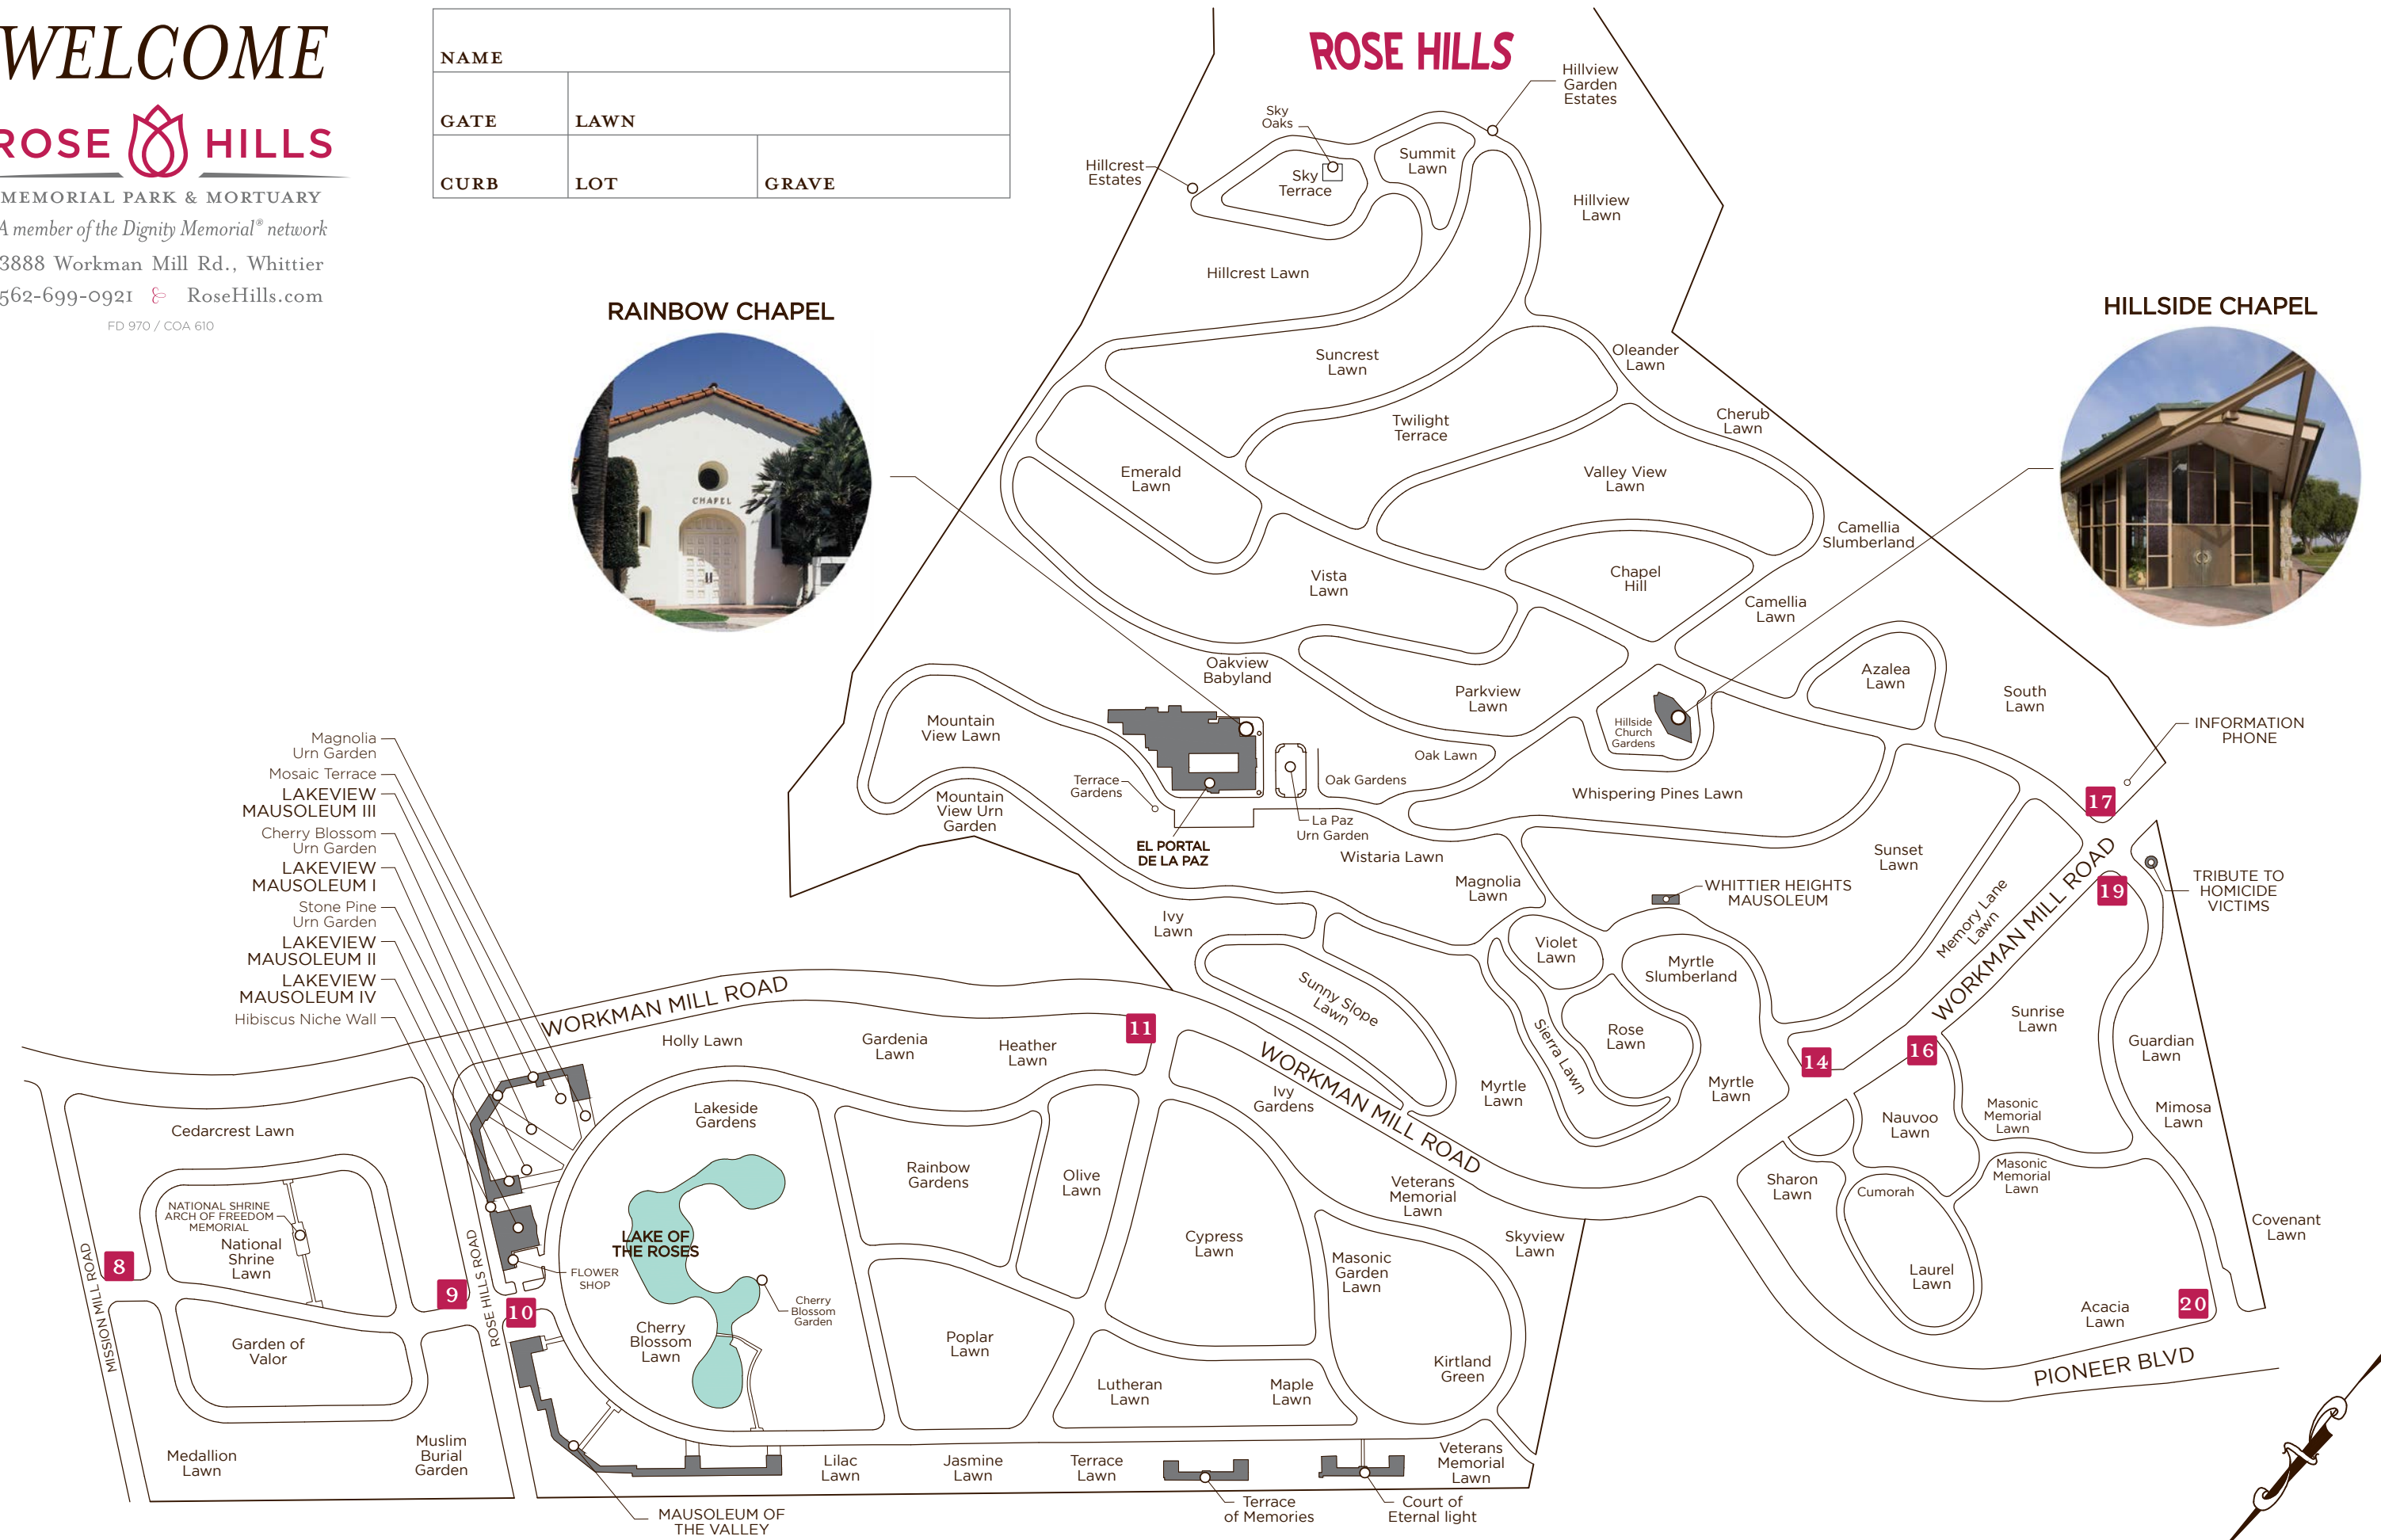

## ROSE HILLS

MEMORIAL PARK & MORTUARY  
 A member of the Dignity Memorial® network  
 3888 Workman Mill Rd., Whittier  
 562-699-0921 & RoseHills.com  
 FD 970 / COA 610

NAME		
GATE	LAWN	
CURB	LOT	GRAVE

### RAINBOW CHAPEL

### HILLSIDE CHAPEL

### ROSE HILLS

- Magnolia Urn Garden
- Mosaic Terrace
- LAKEVIEW MAUSOLEUM III
- Cherry Blossom Urn Garden
- LAKEVIEW MAUSOLEUM I
- Stone Pine Urn Garden
- LAKEVIEW MAUSOLEUM II
- LAKEVIEW MAUSOLEUM IV
- Hibiscus Niche Wall